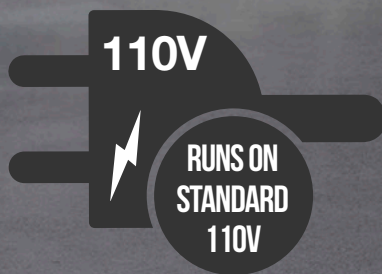

WERKMASTER™

Ultra Floor Systems & Solutions

Taking it to the Wall!

$5,995 USD

**The
BOSS**
RENTAL MACHINE OF CHOICE